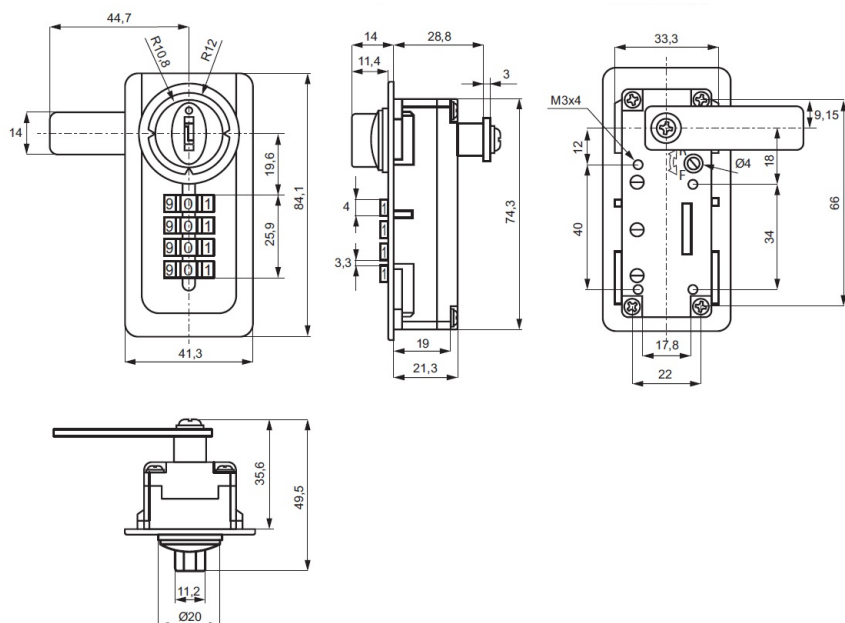

## Description:

Combi. Cam Lock M268, Zamak Black, 4-Digit, RH, "Public/Private" Setting but Switch Button, 90DG, Master Key & Decoding, Function, Zamak Housing & Cylinder, W/Hex Nut, Washer,, Clips & Straight Cam Pl. CE: 44,7mm, Master Key System D005,, F/1mm Metal Panel thickness, Vertical Installation.

## Item number:

14.08.262-0

Units	Box	Carton	HS Code	Barcode
Pcs.	25	50	8301300000	
				5704866469630